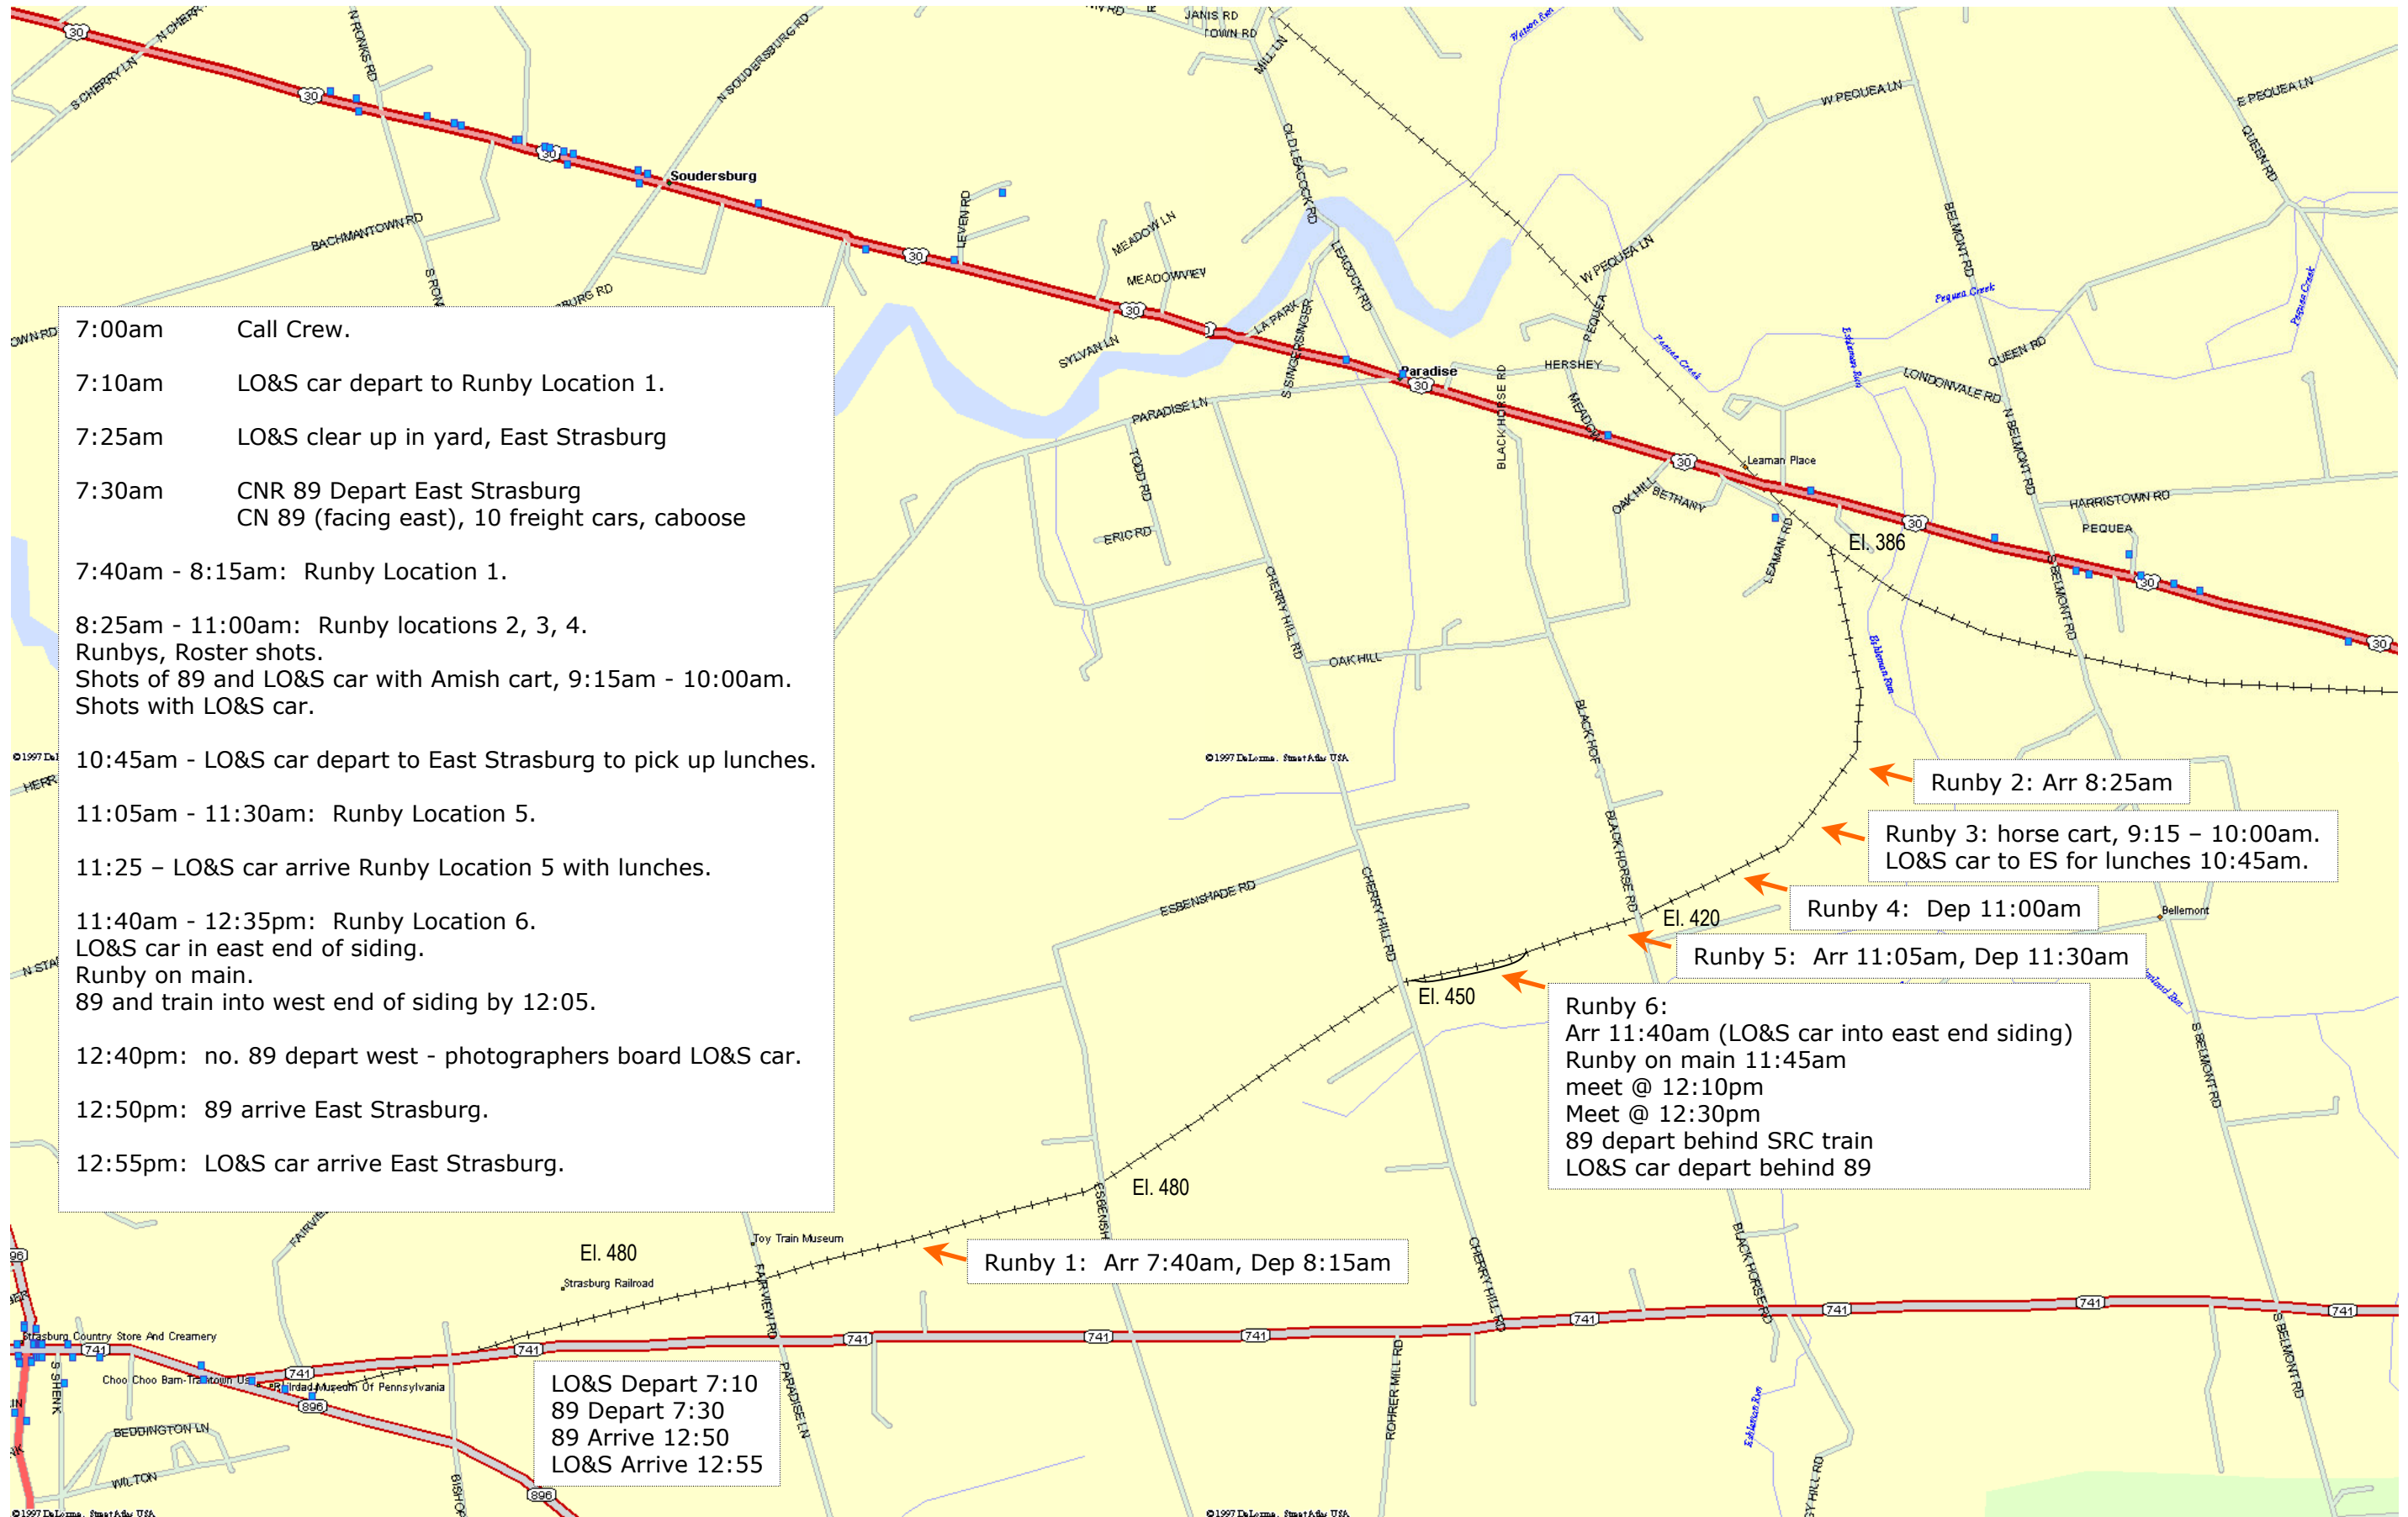

Strasburg Rail Road Photo Special – Morning Run

7:00am Call Crew.

7:10am LO&S car depart to Runby Location 1.

7:25am LO&S clear up in yard, East Strasburg

7:30am CNR 89 Depart East Strasburg
CN 89 (facing east), 10 freight cars, caboose

7:40am - 8:15am: Runby Location 1.

8:25am - 11:00am: Runby locations 2, 3, 4.
Runbys, Roster shots.
Shots of 89 and LO&S car with Amish cart, 9:15am - 10:00am.
Shots with LO&S car.

10:45am - LO&S car depart to East Strasburg to pick up lunches.

11:05am - 11:30am: Runby Location 5.

11:25 - LO&S car arrive Runby Location 5 with lunches.

11:40am - 12:35pm: Runby Location 6.
LO&S car in east end of siding.
Runby on main.
89 and train into west end of siding by 12:05.

12:40pm: no. 89 depart west - photographers board LO&S car.

12:50pm: 89 arrive East Strasburg.

12:55pm: LO&S car arrive East Strasburg.

LO&S Depart 7:10
89 Depart 7:30
89 Arrive 12:50
LO&S Arrive 12:55

Runby 1: Arr 7:40am, Dep 8:15am