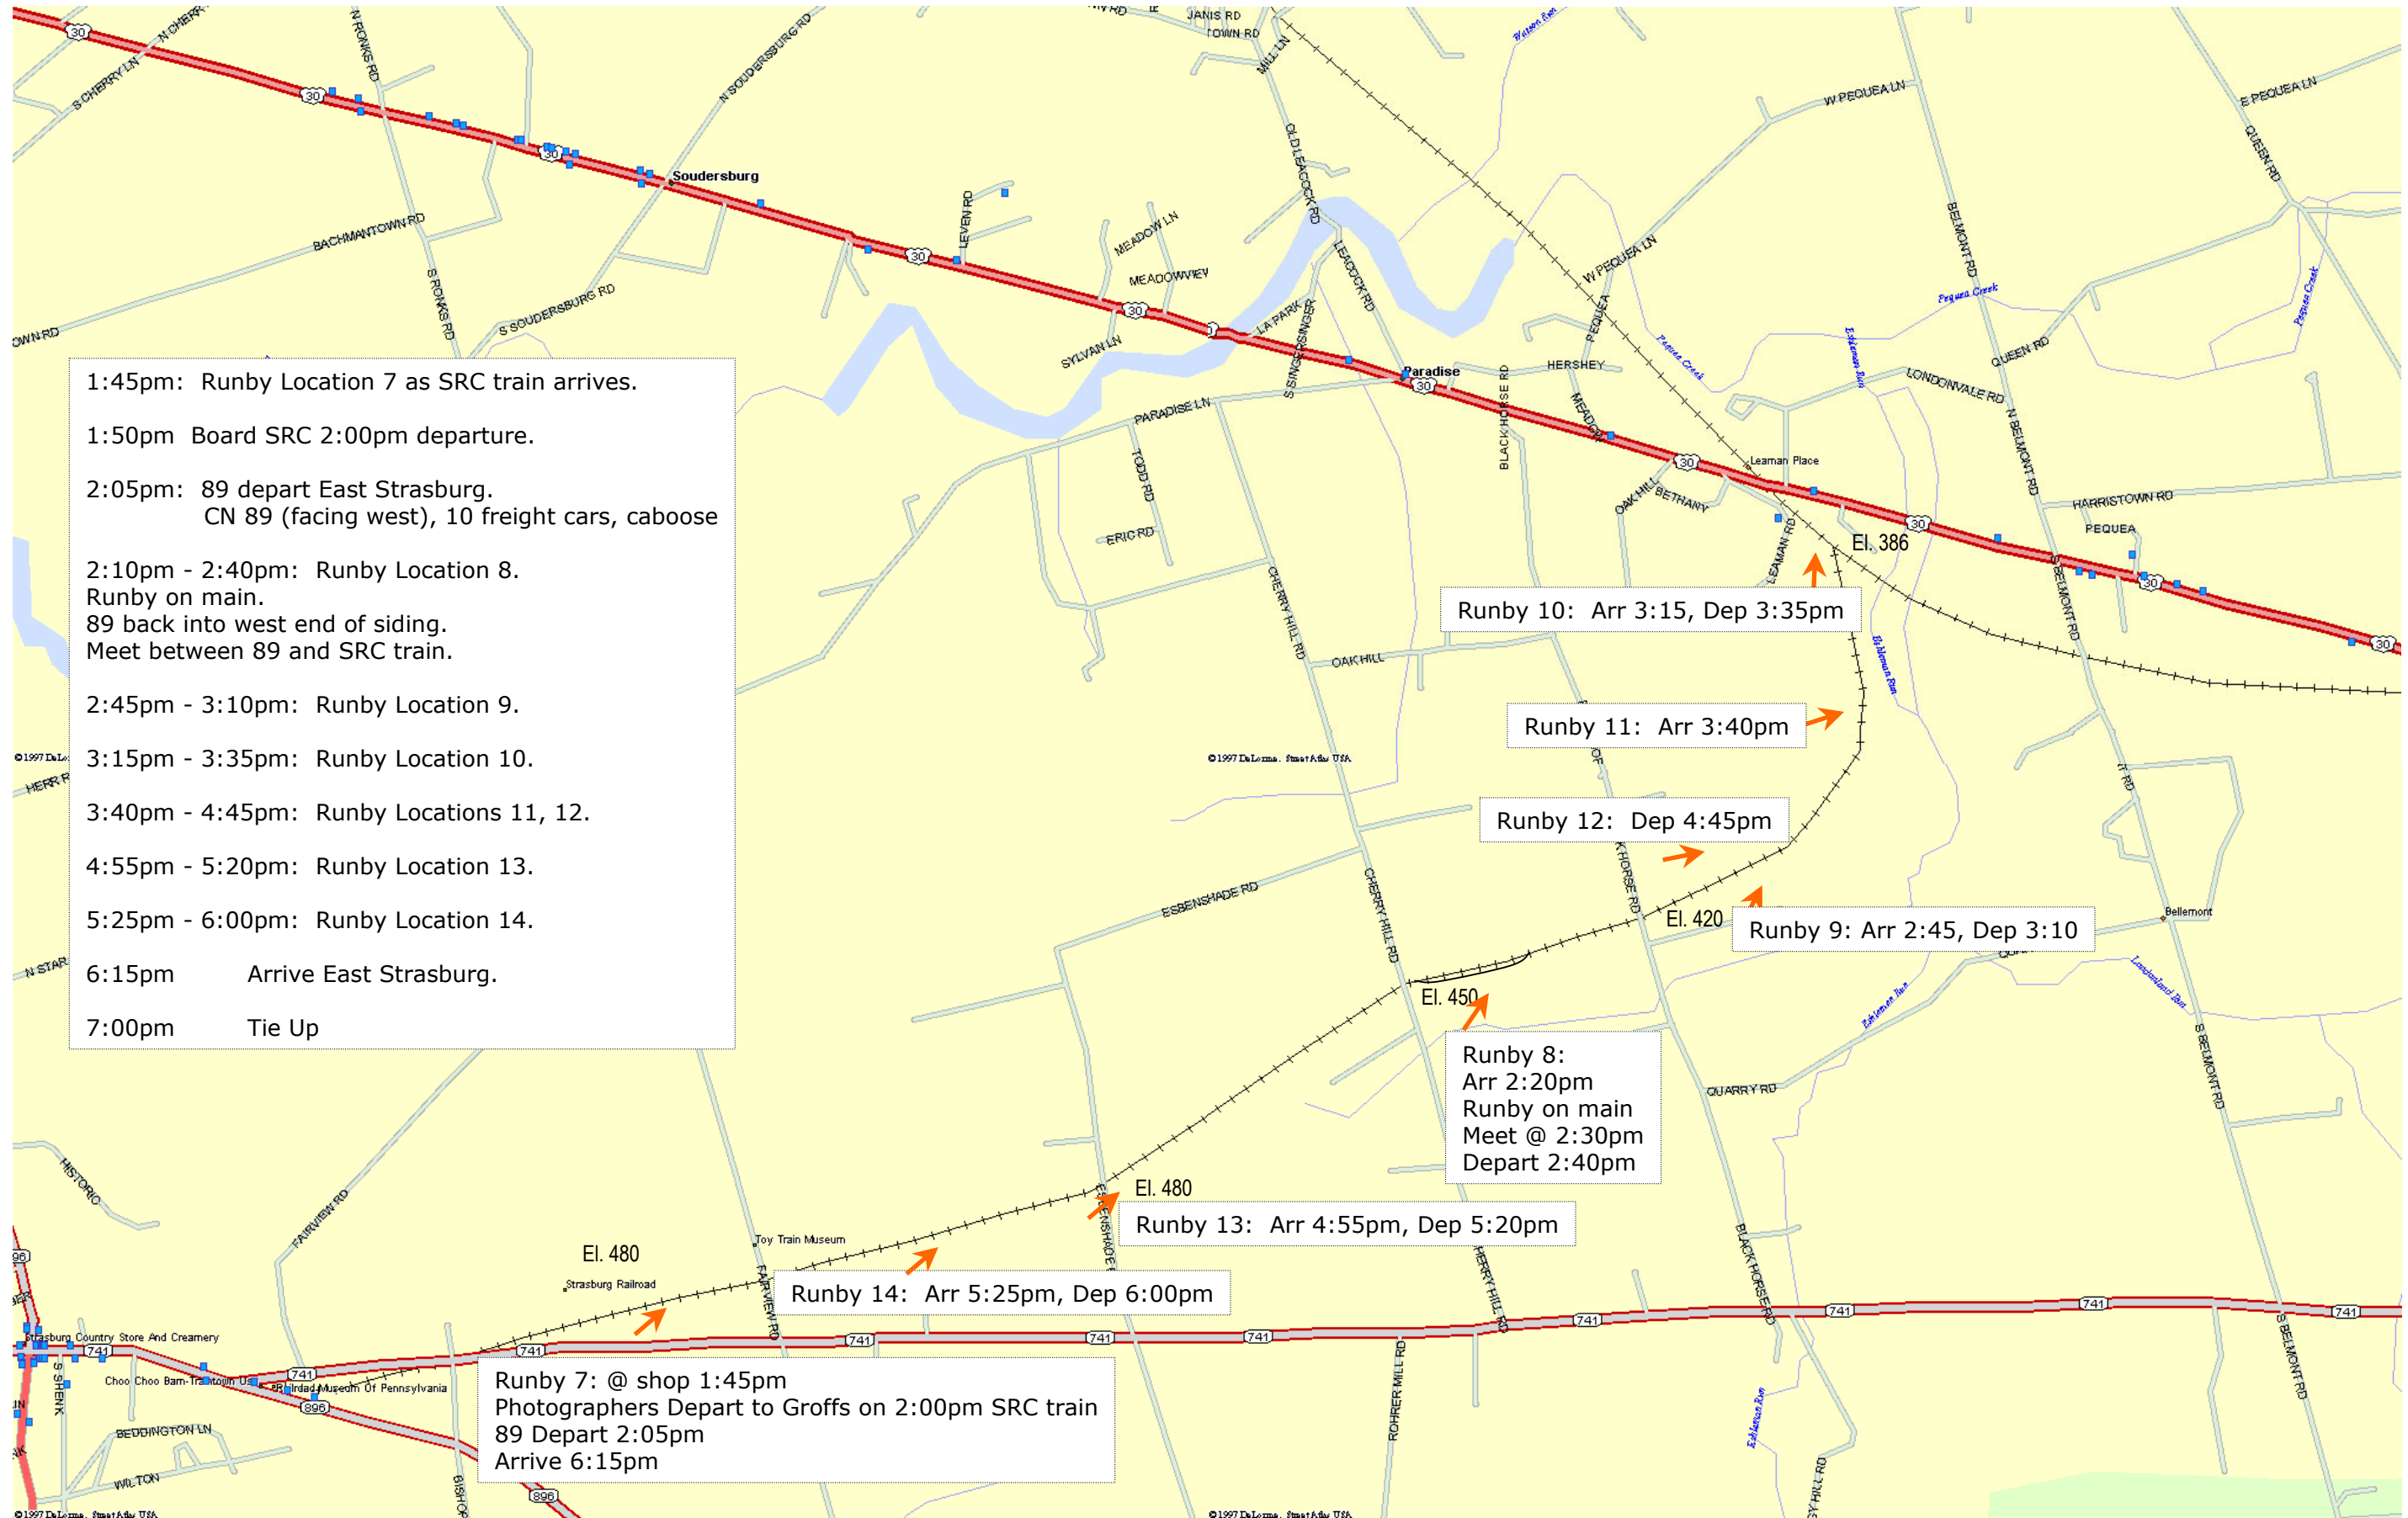

11:05am - 11:30am: Runby Location 5.

11:25 - LO&S car arrive Runby Location 5 with lunches.

11:40am - 12:35pm: Runby Location 6.
LO&S car in east end of siding.
Runby on main.
89 and train into west end of siding by 12:05.

Runby 2: Arr 8:25am

Runby 3: horse cart, 9:15 - 10:00am.
LO&S car to ES for lunches 10:45am.

Runby 4: Dep 11:00am

Runby 5: Arr 11:05am, Dep 11:30am

Runby 6:
Arr 11:40am (LO&S car into east end siding)
Runby on main 11:45am
meet @ 12:10pm
Meet @ 12:30pm
89 depart behind SRC train
LO&S car depart behind 89

Strasburg Rail Road Photo Special –Afternoon Run

1:45pm: Runby Location 7 as SRC train arrives.
 1:50pm Board SRC 2:00pm departure.
 2:05pm: 89 depart East Strasburg.
 CN 89 (facing west), 10 freight cars, caboose
 2:10pm - 2:40pm: Runby Location 8.
 Runby on main.
 89 back into west end of siding.
 Meet between 89 and SRC train.
 2:45pm - 3:10pm: Runby Location 9.
 3:15pm - 3:35pm: Runby Location 10.
 3:40pm - 4:45pm: Runby Locations 11, 12.
 4:55pm - 5:20pm: Runby Location 13.
 5:25pm - 6:00pm: Runby Location 14.
 6:15pm Arrive East Strasburg.
 7:00pm Tie Up

Runby 8:
 Arr 2:20pm
 Runby on main
 Meet @ 2:30pm
 Depart 2:40pm

Runby 13: Arr 4:55pm, Dep 5:20pm

Runby 14: Arr 5:25pm, Dep 6:00pm